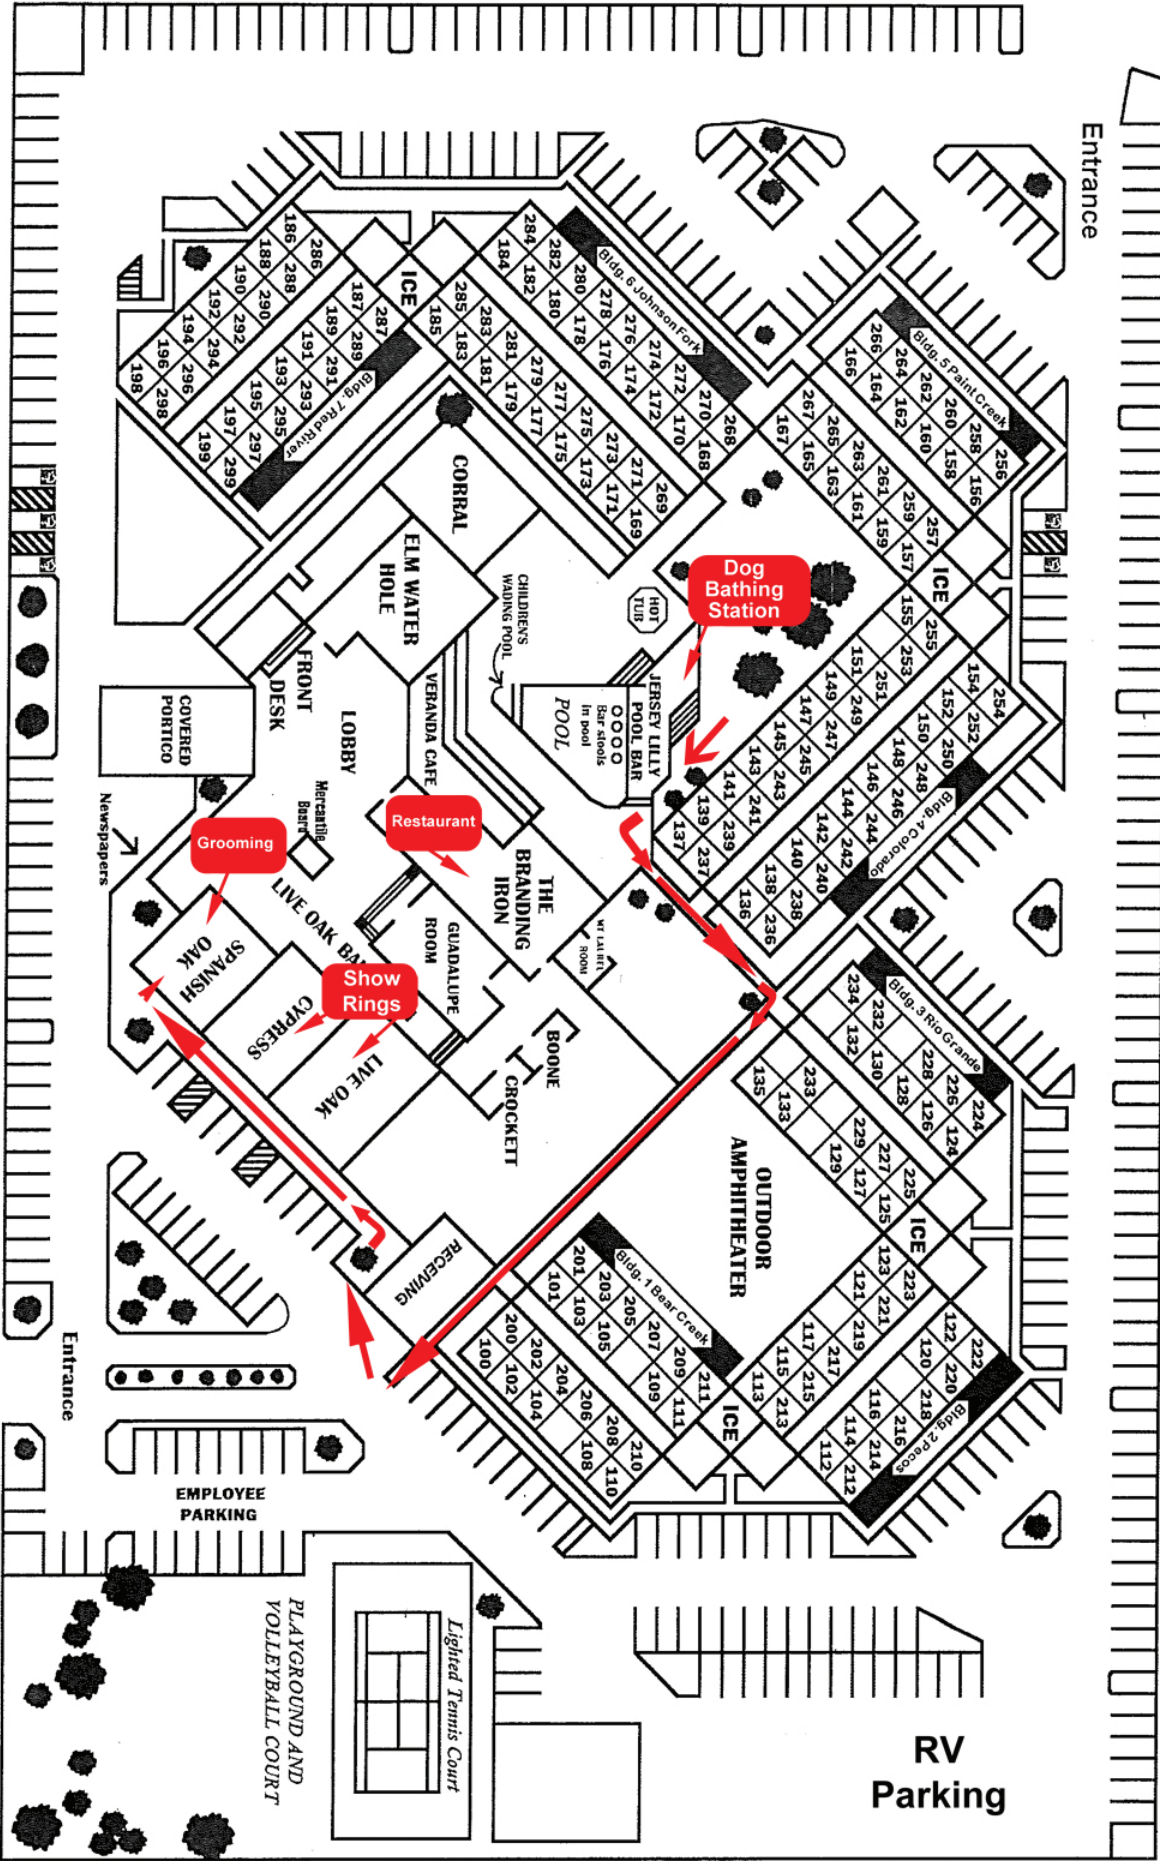

F.O. RANCH

HOTEL

CONFERENCE CENTER

2033 Sidney Baker
Kerrville, Texas 78028
(830) 257-4440

WARNING: Both guest room doors lock automatically. Only the hallway door is an entrance. The patio door does not have a key lock. If your security chain or deadbolt are locked on the hallway door and you exit through the patio door, you will not be able to re-enter the room. Please come to the front desk for assistance.
If you put your keys near your cell phone or anything magnetic, they will demagnetize.

LOOP 534

Sidney Baker Street
State Hwy. 16

Entrance

Entrance

RV
Parking